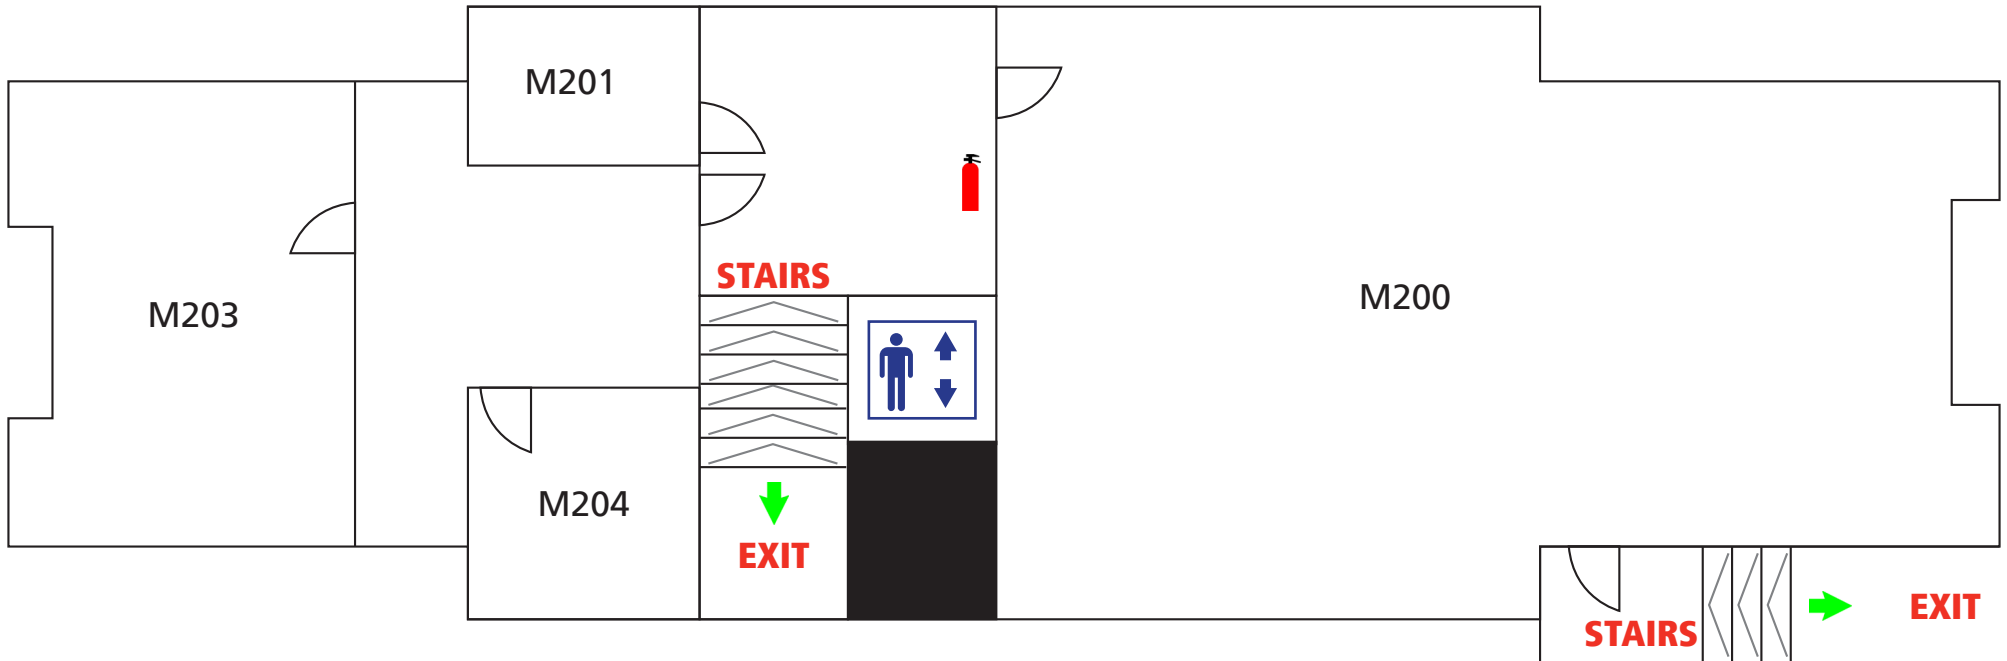

EMERGENCY TELEPHONE NUMBERS:
Emergency: 9-1-1
Main Office: 403-531-9130
Campus Security: 403-671-4357 (HELP)

McGivney Hall - Upper Level

- Bathrooms
- Fire Exit
- Fire Extinguisher
- Elevator

**In case of fire, use stairway for exit.
DO NOT USE ELEVATOR**