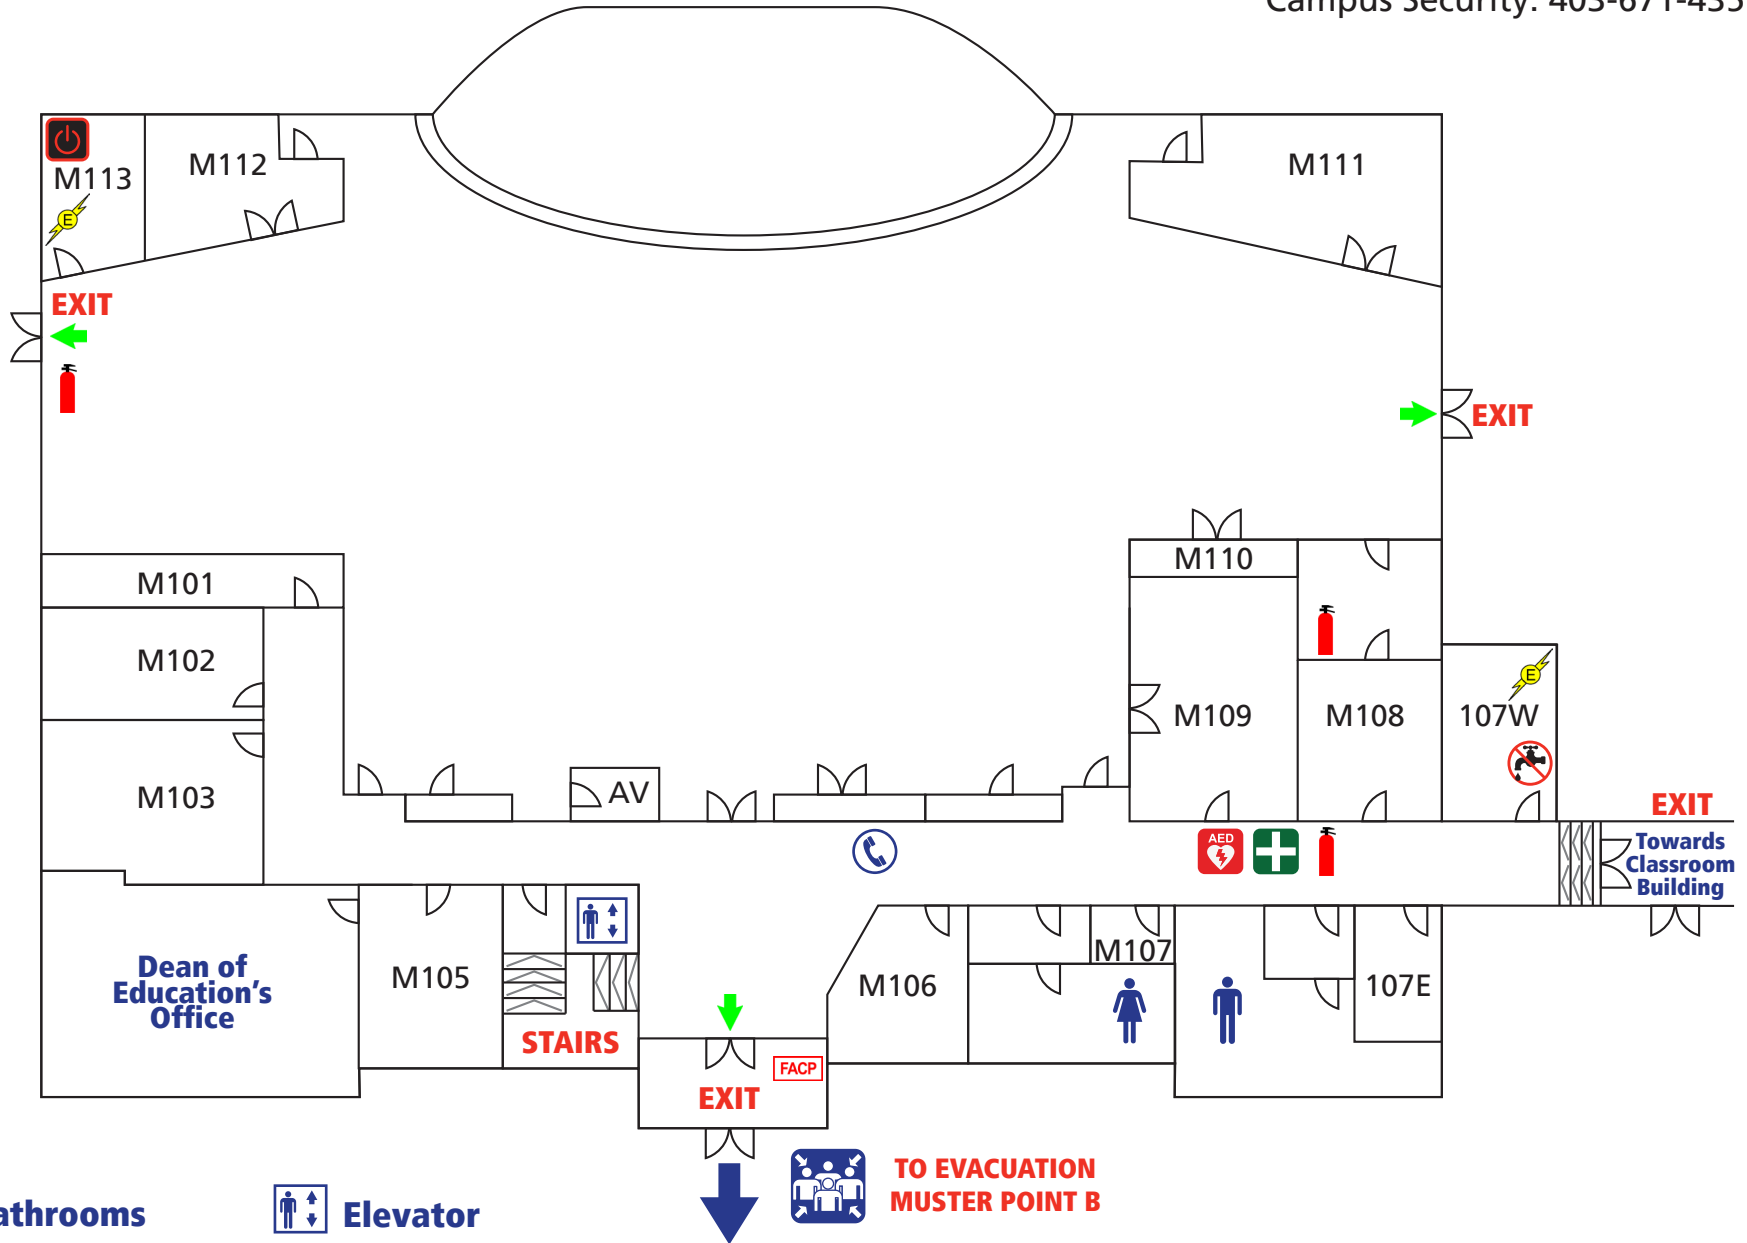

N▶ McGivney Hall - Main Level

EMERGENCY TELEPHONE NUMBERS:
 Emergency: 9-1-1
 Main Office: 403-531-9130
 Campus Security: 403-671-4357 (HELP)

- Bathrooms
- Elevator
- First Aid Kit
- Main Power Shut off
- AED
- Electrical Hazard
- Fire Extinguisher
- Fire Exit
- Fire Alarm Control Panel
- Domestic Water Shut off

**In case of fire, use stairway for exit.
 DO NOT USE ELEVATOR**

EMERGENCY TELEPHONE NUMBERS:
Emergency: 9-1-1
Main Office: 403-531-9130
Campus Security: 403-671-4357 (HELP)

McGivney Hall - Upper Level

- Bathrooms
- Fire Exit
- Fire Extinguisher
- Elevator